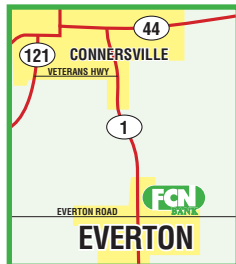

Everton

5444 S. State Road 1
Everton, IN 47331
765-825-7251
765-827-4418 fax

Lobby	M. - Th.	9:00 - 4:00
	Fri.	9:00 - 6:00
	Sat.	9:00 - 12:00
Drive-Up	M. - Th.	8:30 - 5:00
	Fri.	8:30 - 6:00
	Sat.	8:30 - 12:00

24 Hour ATMs at each location

24 Hour Nettleter Access
765-647-5715 or 800-671-2348
and online at www.fcncbank.com