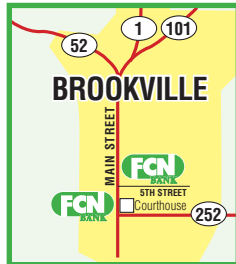

Where the customer is first. Each time. Every time!

Hours & Locations

Brookville

501 Main Street
P.O. Box 37
Brookville, IN 47012
765-647-4116
765-647-3411 fax
Drive-Up
Main St. @ SR 252

Main Bank Lobby	M. - Th.	8:30 - 4:00
	Fri.	8:30 - 5:00
	Sat.	8:30 - 12:00
Drive-Up Lobby	M. - Th.	8:30 - 5:00
	Fri.	8:30 - 6:00
	Sat.	8:30 - 12:00
Drive-Up Window	M. - Th.	7:00 - 5:00
	Fri.	7:00 - 6:00
	Sat.	7:00 - 12:00

Batesville

1060 State Road 229 N
P.O. Box 60
Batesville, IN 47006
812-934-9078
812-933-0623 fax

Lobby	M. - Th.	8:30 - 4:00
	Fri.	8:30 - 5:30
	Sat.	8:30 - 12:00
Drive-Up	M. - Th.	8:00 - 5:00
	Fri.	8:00 - 5:30
	Sat.	8:00 - 12:00