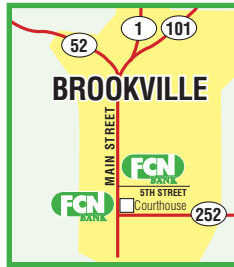

Where the customer is first. Each time. Every time!

Hours & Locations

NEW LOCATION!

Harrison

590 Ring Road
(New Haven Rd. & Biggs Blvd.)
P.O. Box 211
Harrison, OH 45030
513-367-6111
513-367-9222 fax

Lobby

M. - W. 9:00 - 5:00
Thu. 8:00 - 8:00
Fri. 9:00 - 6:00
Sat. 9:00 - 1:00

Drive-Up

M. - W. 8:00 - 6:00
Thu. 8:00 - 8:00
Fri. 8:00 - 6:00
Sat. 8:00 - 1:00

Brookville

501 Main Street
P.O. Box 37
Brookville, IN 47012
765-647-4116
765-647-3411 fax
Drive-Up
Main St. @ SR 252

Main Bank Lobby